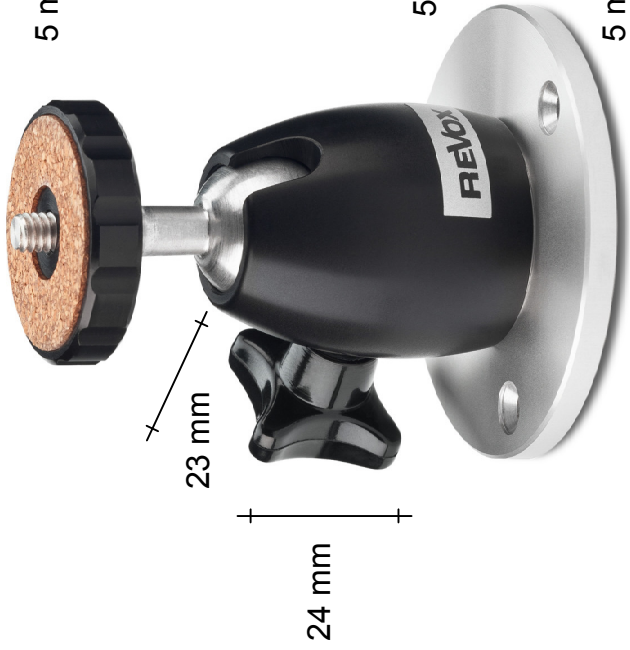

34 mm

5 mm

Wall mount Revox Shelf Speaker

Wall mount Revox Piccolo Speaker

Wall mount Revox Magic Cube Speaker

REVOX

Drawing by

Philipp Pöthacker