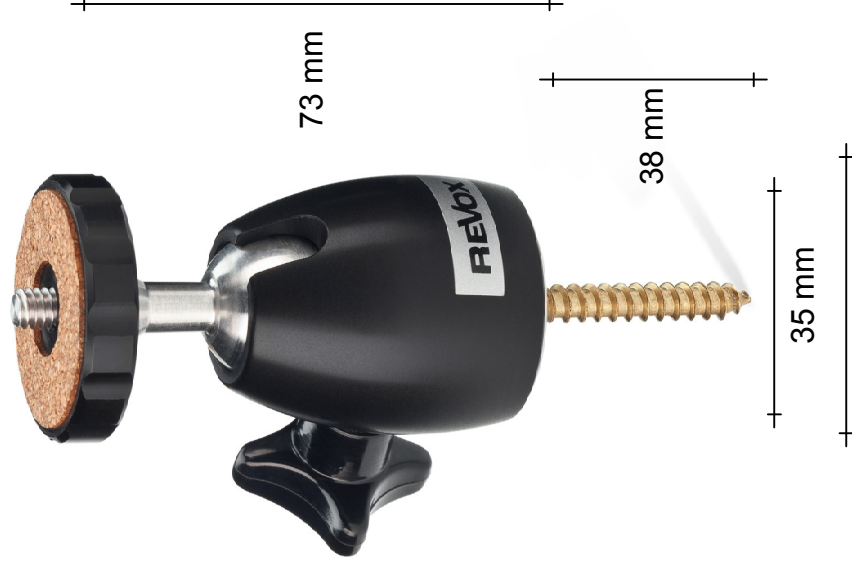

34 mm

5 mm

Wall mount Revox Shelf Speaker

Wall mount Revox Piccolo Speaker

Wall mount Revox Magic Cube Speaker

REVOX

Drawing by

Philipp Pöthacker