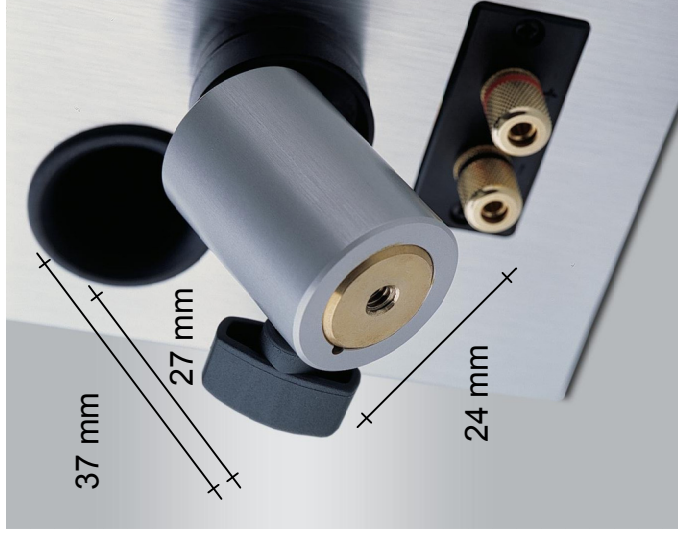

34 mm

5 mm

Wall mount Revox Shelf Speaker

Wall mount Revox Piccolo Speaker

Wall mount Revox Magic Cube Speaker

REVOX

Drawing by

Philipp Pöthacker